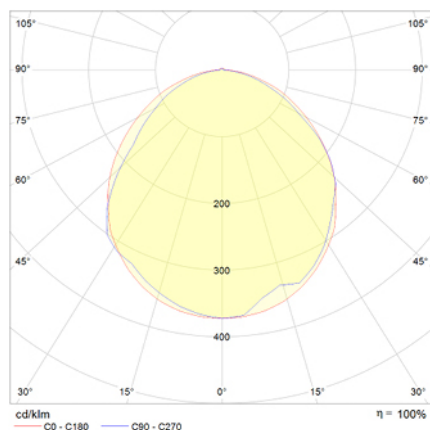

Technical datasheet

EXTRAPLANA

UNE 60598-2-22

230V 50/60Hz

IP 44 IK 04

Reference	Lumens	Duration	Lamp	Battery	Power	Operation mode
F-80L	90	1	LED 0,25W	Ni-Cd 3,6V/750mAh	1	Non Maintained

Emergency Lighting. EXTRAPLANA. F-80L Made by Normalux. Lumens 90 lm. Duration 1 h. Type of operation Non Maintained. Type of installation Surface Mounting. Source of light Led. Battery Ni-Cd 3,6V/750mAh. IP 44. IK 04. Version Standard. Finish White. Cover Opal. Housing made of Polycarbonate. Power 230V 50/60Hz. Dimensions 325 x 134 x 34. Manufactured as per regulation UNE 60598-2-22.

Isolux Curve

Measurements